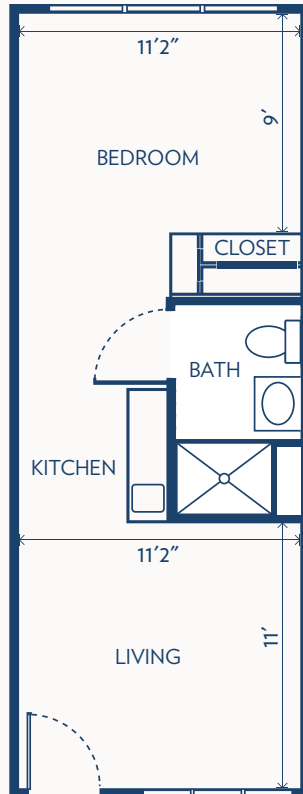

Floor plans may vary slightly and are not to scale.

HICKORY VILLA

a Bethesda Senior Living Community

ONE BEDROOM

ASSISTED LIVING / 430 SQUARE FEET

ONE BEDROOM DELUXE

ASSISTED LIVING / 470 SQUARE FEET